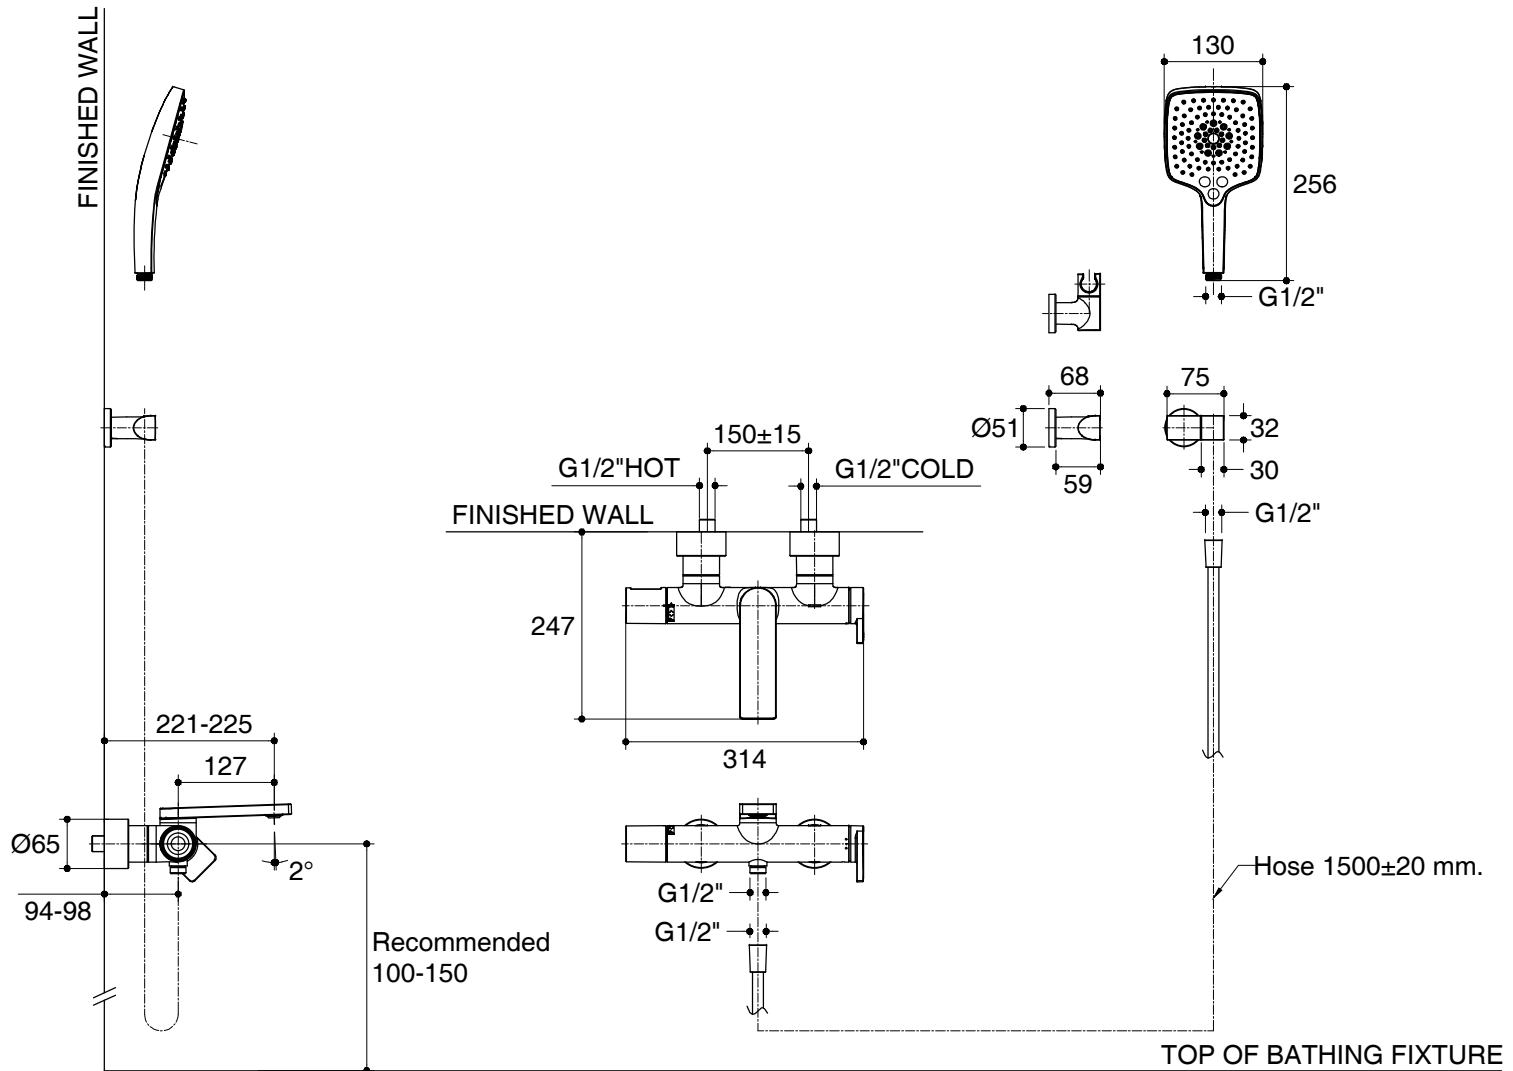

Dimensions are approximate.

Unit: mm

SKU	K-73095X-4
Name	COMPOSED
Description	EXPOSED WALL-MOUNT BATH SHOWER MIXER

KOHLER

*The recommended dimension for installation can be adjusted according to user preferences and layout.